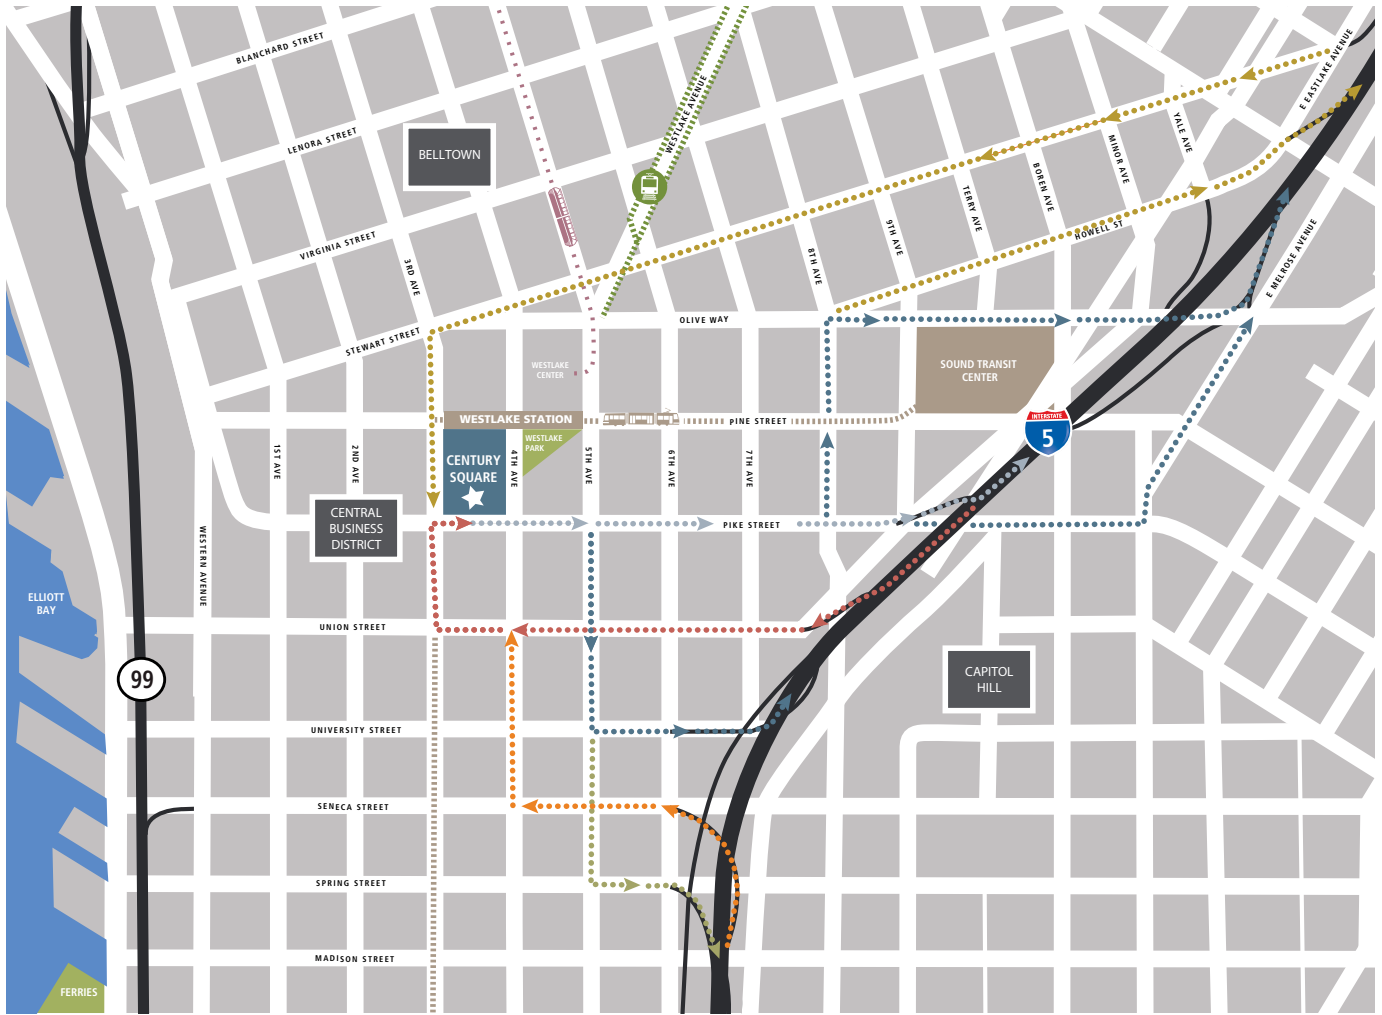

SEATTLE TRANSPORTATION MAP

LEGEND

I-5 North

-  Ingress
-  Egress
-  Ingress/Egress Express
-  I-5 Egress Express HOV

I-5 South

-  Ingress
-  Egress

Area Transit

-  South Lake Union Street Car
-  Monorail
-  Metro Bus